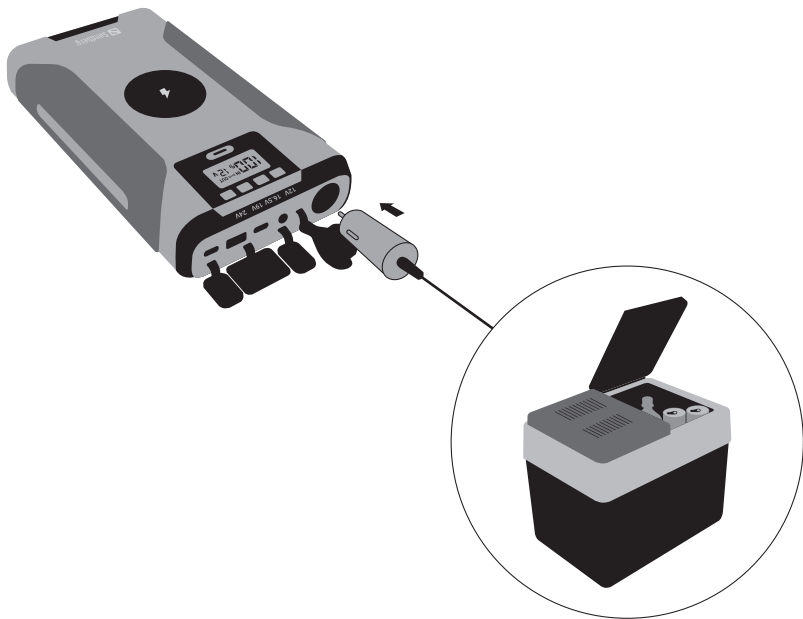

USB-C Input:
PD

DC/PD Input

DC Input:
12-24V/4A
(80W max)

Charging indicator

Solar Panel
Charger

Wall
Charger

Charge mobile device (USB-A and USB-C 2 Output)

Charge equipment (Car Lighter Socket)