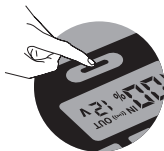

NOTE: If you are in doubt on what DC-Voltage to choose, have a look at the label on the AC charger for the laptop.

Wireless charger

Flashlight

1. Press twice

2. Press once more for weak light

3. Press once more for SOS (slow flashing)