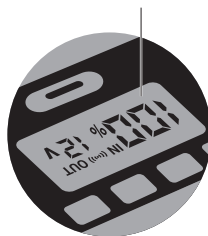

Detailed specification

NOTE: The powerbank doesn't support charging of low power consuming devices such as earphones. The powerbank will turn off automatically, and the device will not be charged.

Charge the powerbank

USB-C Input:
PD

DC/PD Input

DC Input:
12-24V/4A
(80W max)

Charging indicator

Solar Panel
Charger

Wall
Charger

Charge mobile device (USB-A and USB-C 2 Output)

Charge equipment (Car Lighter Socket)