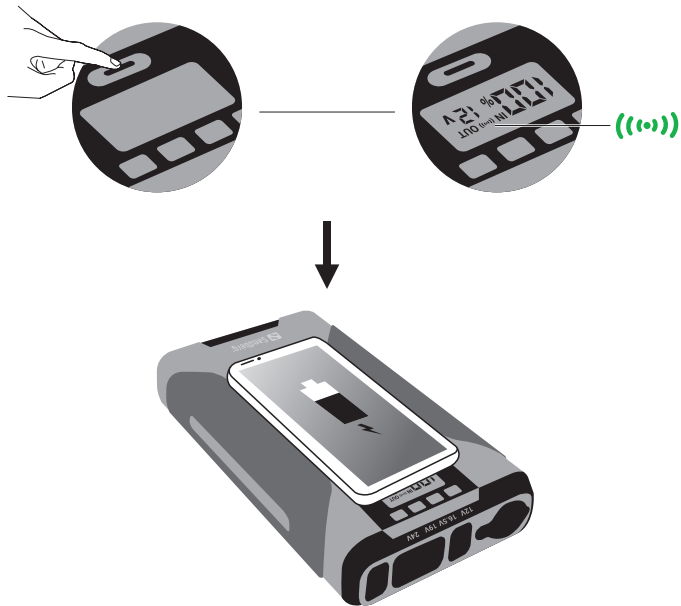

Wireless charger