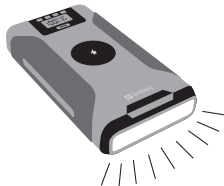

NOTE: If you are in doubt on what DC-Voltage to choose, have a look at the label on the AC charger for the laptop.

Wireless charger

Flashlight

1. Press twice

2. Press once more for weak light

3. Press once more for SOS (slow flashing)