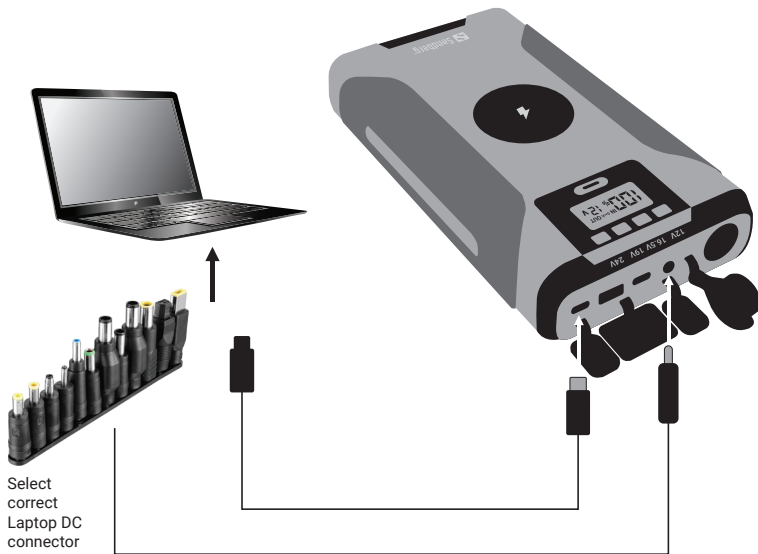

Charge laptop (DC or USB-C 1 Output)