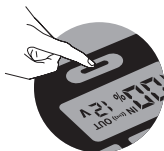

Flashlight

1. Press twice