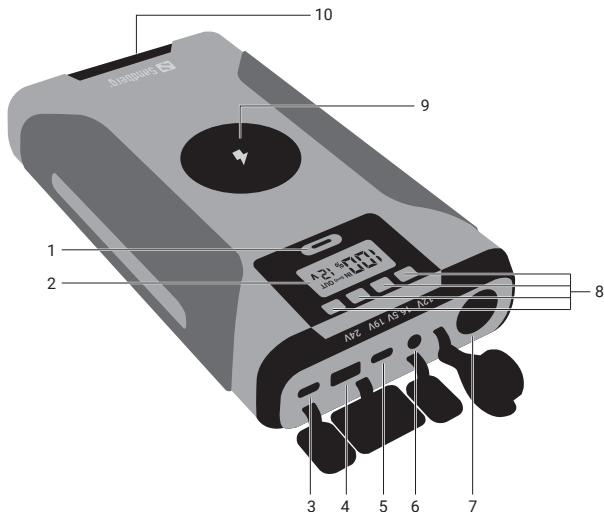

S Sandberg®
ACTIVE 

Survivor Powerbank 7in1 76800

Quick guide

421-15

www.sandberg.world

Overview

1. Power button
2. LED Display
3. USB-C 1 Input/Output
4. USB-A Output
5. USB-C 2 Output

6. DC Input/Output
7. 12V Car lighter output
8. Laptop Voltage button
9. Wireless charging Area
10. Flashlight

USB-C Input:
PD

DC/PD Input

DC Input:
12-24V/4A
(80W max)

Charging indicator

Solar Panel
Charger

Wall
Charger

Charge mobile device (USB-A and USB-C 2 Output)

Charge equipment (Car Lighter Socket)

DC-port output: 12V/6.7A, 16.5V/4A, 19V/3.8A, 24V/3.8A (84W max)

USB-A output: 5V/3A, 9V/2A, 12V/1.5A (18W max)

USB-C PD input/output 1: 5V/3A, 9V/3A, 12V/3A, 15V/3A, 20V/5A (100W max)

USB-C PD output 2: 5V/3A, 9V/3A, 12V/2.5A (PPS: 3.3-11V/3A) (30W max)