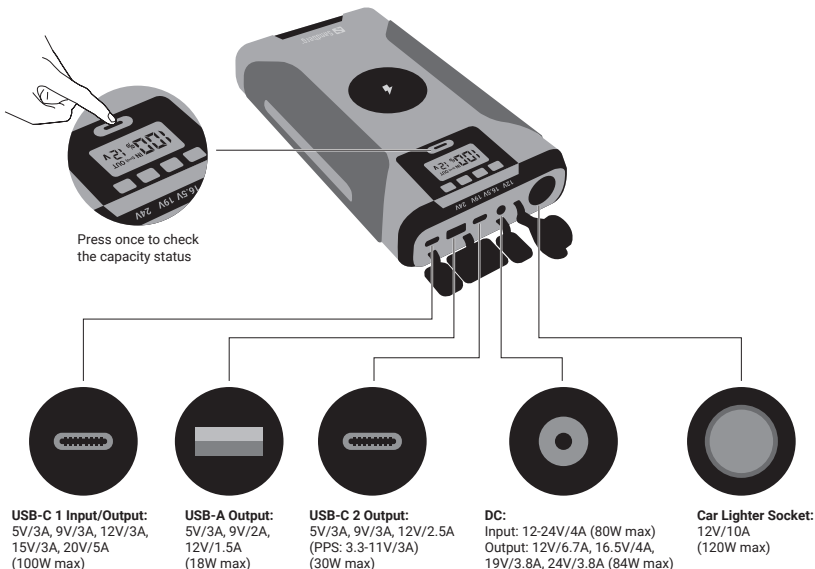

Detailed specification

NOTE: The powerbank doesn't support charging of low power consuming devices such as earphones. The powerbank will turn off automatically, and the device will not be charged.