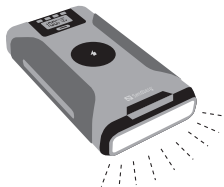

NOTE: If you are in doubt on what DC-Voltage to choose, have a look at the label on the AC charger for the laptop.

Wireless charger

Flashlight

1. Press twice

2. Press once more for weak light

3. Press once more for SOS (slow flashing)