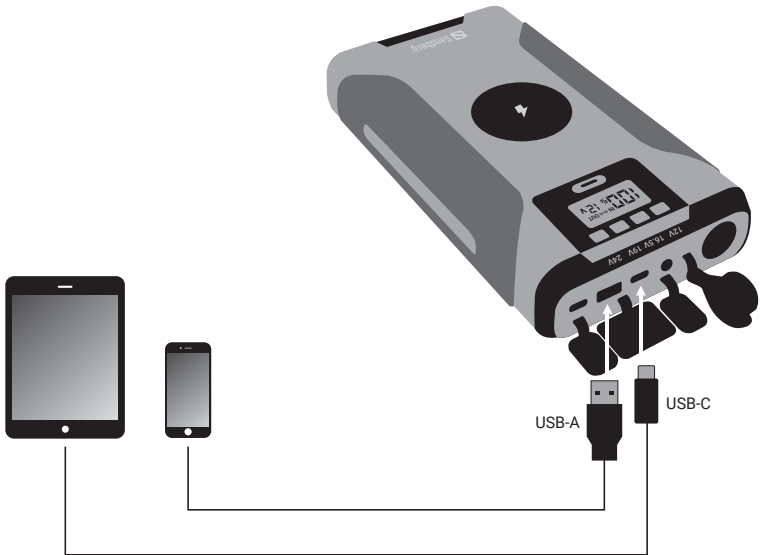

S Sandberg®
ACTIVE 

Survivor Powerbank 7in1 76800

Quick guide

421-15

www.sandberg.world

Overview

1. Power button
2. LED Display
3. USB-C 1 Input/Output
4. USB-A Output
5. USB-C 2 Output

6. DC Input/Output
7. 12V Car lighter output
8. Laptop Voltage button
9. Wireless charging Area
10. Flashlight

USB-C Input:
PD

DC/PD Input

DC Input:
12-24V/4A
(80W max)

Charging indicator

Solar Panel
Charger

Wall
Charger

Charge mobile device (USB-A and USB-C 2 Output)

Charge equipment (Car Lighter Socket)

DC-port output: 12V/6.7A, 16.5V/4A, 19V/3.8A, 24V/3.8A (84W max)

USB-A output: 5V/3A, 9V/2A, 12V/1.5A (18W max)

USB-C PD input/output 1: 5V/3A, 9V/3A, 12V/3A, 15V/3A, 20V/5A (100W max)

USB-C PD output 2: 5V/3A, 9V/3A, 12V/2.5A (PPS: 3.3-11V/3A) (30W max)