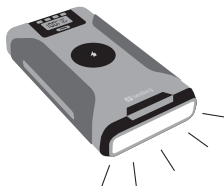

NOTE: If you are in doubt on what DC-Voltage to choose, have a look at the label on the AC charger for the laptop.

Wireless charger

Flashlight

1. Press twice

2. Press once more for weak light

3. Press once more for SOS (slow flashing)