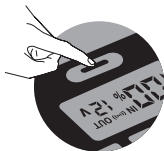

NOTE: If you are in doubt on what DC-Voltage to choose, have a look at the label on the AC charger for the laptop.

Wireless charger

Flashlight

1. Press twice

2. Press once more for weak light

3. Press once more for SOS (slow flashing)