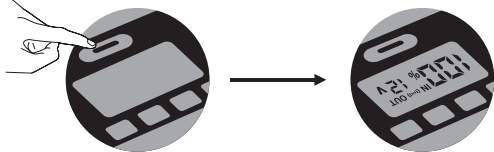

Charging a laptop with DC cable - important note

1. Choose correct tip to fit the DC port of your laptop.
2. Set the correct voltage on the power bank:
  Keep long press on the button until DC output is displayed.

Click button short to step between Voltage 12V/16.5V/19V/24V.