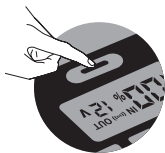

NOTE: If you are in doubt on what DC-Voltage to choose, have a look at the label on the AC charger for the laptop.

Wireless charger

Flashlight

1. Press twice

2. Press once more for weak light

3. Press once more for SOS (slow flashing)