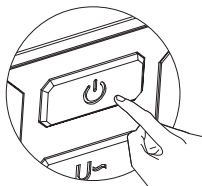

Wall
Charger

Press once to check the capacity status

Charge mobile device (USB-A and USB-C 2 Output)

Charge laptop (DC or USB-C 1 Output)

Charging a laptop with DC cable - important note

1. Choose correct tip to fit the DC port of your laptop.
2. Set the correct voltage on the power bank:
Keep long press on the Laptop Voltage button until display is flashing.