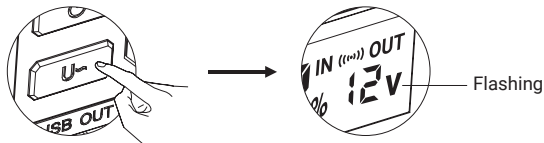

Wall
Charger

Press once to check the capacity status

Charge mobile device (USB-A and USB-C 2 Output)

Charge laptop (DC or USB-C 1 Output)

Charging a laptop with DC cable - important note

1. Choose correct tip to fit the DC port of your laptop.
2. Set the correct voltage on the power bank:
Keep long press on the Laptop Voltage button until display is flashing.