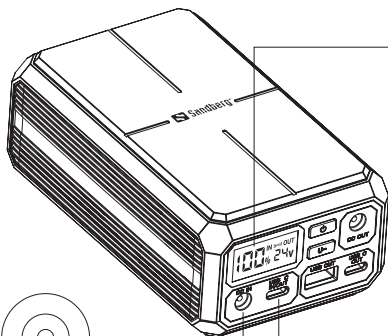

Sandberg®
ACTIVE

Laptop Powerbank 27000 PD100W

Quick guide

421-13

www.sandberg.world

Overview

1. DC Input
2. LED display
3. USB-C 1 Input/Output

4. USB-A Output
5. USB-C 2 Output
6. Power button

7. DC Output
8. Laptop Voltage button
9. Wireless charging Area

Charge the powerbank

100%

Display indicating the charged capacity of the battery.

DC Input: 12-24V/3A (72W max)

USB-C Input: PD

DC/PD Input

Solar Panel
Charger

Wall
Charger

Press once to check the capacity status

Charge mobile device (USB-A and USB-C 2 Output)

Charge laptop (DC or USB-C 1 Output)

Charging a laptop with DC cable - important note

1. Choose correct tip to fit the DC port of your laptop.
2. Set the correct voltage on the power bank:
Keep long press on the Laptop Voltage button until display is flashing.

USB-C PD input: 5V/3A, 9V/3A, 12V/3A, 15V/3A, 20V/3A (60W max)

USB-C PD output: 5V/3A, 9V/3A, 12V/3A, 15V/3A, 20V/5A (100W max)

USB-A output: 4.5V/5A, 5V/4.5A, 9V/2A, 12V/1.5A (22.5W max)

USB-C (2) output: 5V/3A, 9V/3A, 12V/2.5A (30W max)