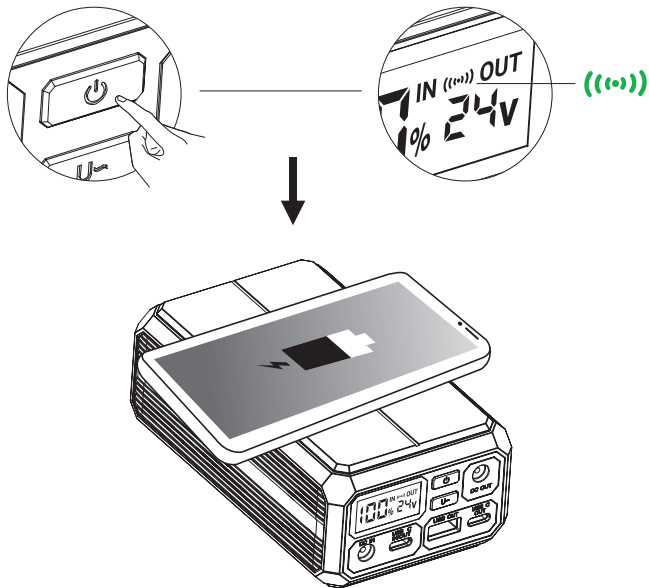

Wireless charger