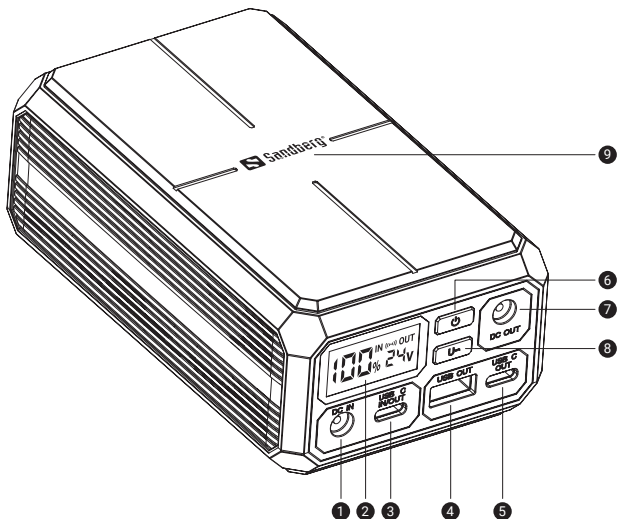

Sandberg®
ACTIVE

Laptop Powerbank 27000 PD100W

Quick guide

421-13

www.sandberg.world

Overview

1. DC Input
2. LED display
3. USB-C 1 Input/Output

4. USB-A Output
5. USB-C 2 Output
6. Power button

7. DC Output
8. Laptop Voltage button
9. Wireless charging Area

Charge the powerbank

100%

Display indicating the charged capacity of the battery.

DC Input: 12-24V/3A (72W max)

USB-C Input: PD

DC/PD Input

Solar Panel
Charger

Wall
Charger

Press once to check the capacity status

Charge mobile device (USB-A and USB-C 2 Output)

Charge laptop (DC or USB-C 1 Output)

Charging a laptop with DC cable - important note

1. Choose correct tip to fit the DC port of your laptop.
2. Set the correct voltage on the power bank:
Keep long press on the Laptop Voltage button until display is flashing.

USB-C PD input: 5V/3A, 9V/3A, 12V/3A, 15V/3A, 20V/3A (60W max)

USB-C PD output: 5V/3A, 9V/3A, 12V/3A, 15V/3A, 20V/5A (100W max)

USB-A output: 4.5V/5A, 5V/4.5A, 9V/2A, 12V/1.5A (22.5W max)

USB-C (2) output: 5V/3A, 9V/3A, 12V/2.5A (30W max)