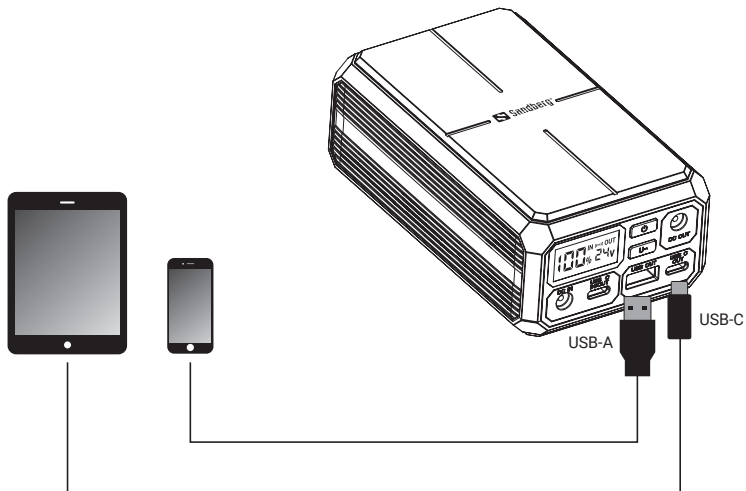

Sandberg®
ACTIVE

Laptop Powerbank 27000 PD100W

Quick guide

421-13

www.sandberg.world

Overview

1. DC Input
2. LED display
3. USB-C 1 Input/Output

4. USB-A Output
5. USB-C 2 Output
6. Power button

7. DC Output
8. Laptop Voltage button
9. Wireless charging Area

Charge the powerbank

100%

Display indicating the charged capacity of the battery.

DC Input: 12-24V/3A (72W max)

USB-C Input: PD

DC/PD Input

Solar Panel
Charger

Wall
Charger

Press once to check the capacity status

Charge mobile device (USB-A and USB-C 2 Output)

Charge laptop (DC or USB-C 1 Output)

Charging a laptop with DC cable - important note

1. Choose correct tip to fit the DC port of your laptop.
2. Set the correct voltage on the power bank:
Keep long press on the Laptop Voltage button until display is flashing.