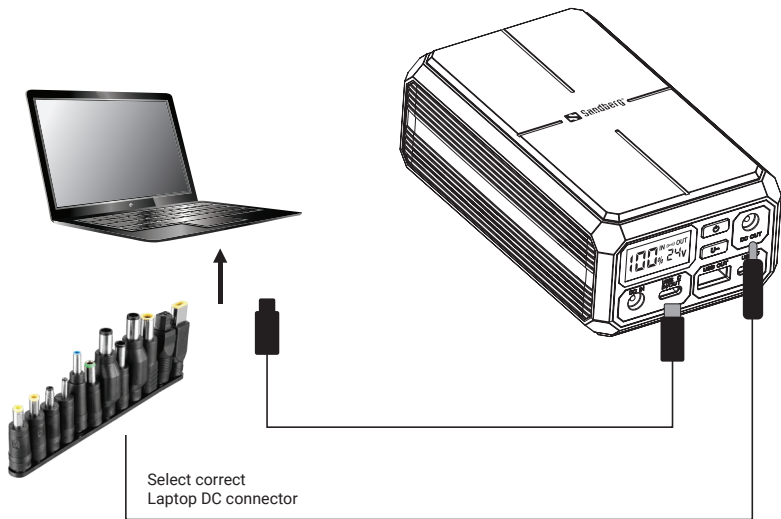

7. DC Output
8. Laptop Voltage button
9. Wireless charging Area

Charge the powerbank

100%

Display indicating the charged capacity of the battery.

DC Input: 12-24V/3A (72W max)

USB-C Input: PD

DC/PD Input

Solar Panel
Charger

Wall
Charger

Press once to check the capacity status

Charge mobile device (USB-A and USB-C 2 Output)

Charge laptop (DC or USB-C 1 Output)

Charging a laptop with DC cable - important note

1. Choose correct tip to fit the DC port of your laptop.
2. Set the correct voltage on the power bank:
Keep long press on the Laptop Voltage button until display is flashing.