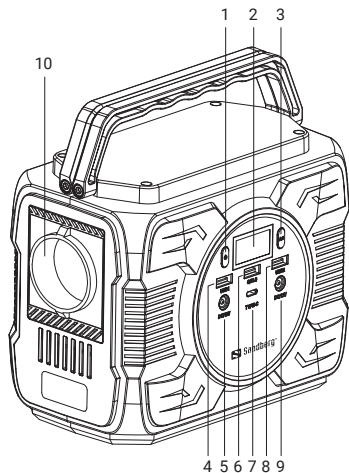

S Sandberg®
ACTIVE 

Power Station AC 200

Quick guide

420-83

www.sandberg.world

Overview

- 1. Power button
- 2. Digital Display Screen
- 3. AC Power button
- 4. USB 1 Output
- 5. DC 1 Output

- 6. USB QC3.0 Output
- 7. USB-C Input/Output
- 8. USB 2 Output
- 9. DC 2 Output
- 10. AC Output

- 11. Cooling fan
- 12. DC Input
- 13. LED light button
- 14. Lamp

Detailed specification

AC EU wall socket:
230V AC, 50 Hz (200W max)

USB-A 1
Output:
5V/2.1A

DC port (5521)
Output:
12V/10A (120W max)

USB QC3.0
Output:
QC 5V/3A, 9V/2A, 12V/1.5A (18W max)

USB-C PD
Input/Output:
5V/2.4A, 9V/3A, 12V/3A, 15V/3A, 20V/5A (100W max)

USB-A 2
Output:
5V/2.1A

DC port (5521)
Output:
12V/10A (120W max)

DC port (5521) Input:
5V-20V/2A (40W max)

Button function

Press and hold power button for 5 seconds to turn on/off the device

2 x DC port (5521) output: 12V/10A (120W max)

2 x USB-A output: 5V/2.1A

Product weight: 1860g

1 x USB-A output: QC 5V/3A, 9V/2A, 12V/1.5A (18W max)

1 x USB-C PD in/out: 5V/2.4A, 9V/3A, 12V/3A, 15V/3A,
20V/5A (100W max)