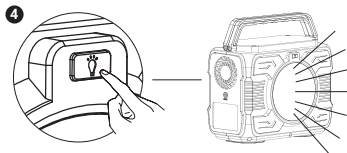

Press once more