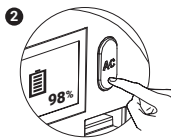

Charge equipment (AC Output)

Example of use

Press and hold power button for 5 seconds to turn on the device

Press and hold AC power button for 5 seconds to turn on the AC Output