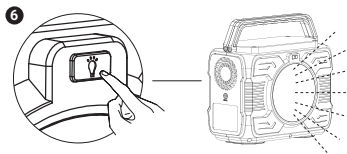

Press once more