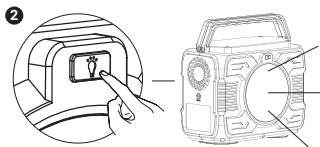

Charge equipment (AC Output)

Example of use

Press and hold power button for 5 seconds to turn on the device

Press and hold AC power button for 5 seconds to turn on the AC Output

Lamp

Press and hold power button for 5 seconds to turn on the device