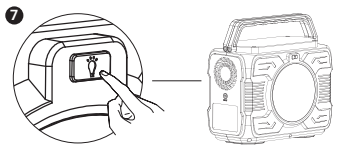

Press once more