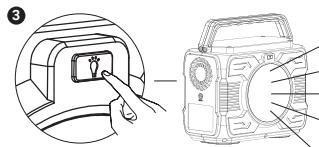

Press once more