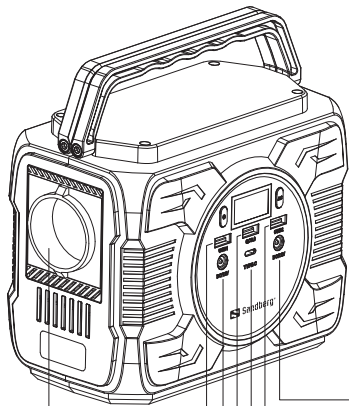

S Sandberg®
ACTIVE 

Power Station AC 200

Quick guide

420-83

www.sandberg.world

Overview

- 1. Power button
- 2. Digital Display Screen
- 3. AC Power button
- 4. USB 1 Output
- 5. DC 1 Output

- 6. USB QC3.0 Output
- 7. USB-C Input/Output
- 8. USB 2 Output
- 9. DC 2 Output
- 10. AC Output

- 11. Cooling fan
- 12. DC Input
- 13. LED light button
- 14. Lamp

Detailed specification

AC EU wall socket:
230V AC, 50 Hz (200W max)

USB-A 1
Output:
5V/2.1A

DC port (5521)
Output:
12V/10A (120W max)

USB QC3.0
Output:
QC 5V/3A, 9V/2A, 12V/1.5A (18W max)

USB-C PD
Input/Output:
5V/2.4A, 9V/3A, 12V/3A, 15V/3A, 20V/5A (100W max)

USB-A 2
Output:
5V/2.1A

DC port (5521)
Output:
12V/10A (120W max)

DC port (5521) Input:
5V-20V/2A (40W max)

Button function

Press and hold power button for 5 seconds to turn on/off the device