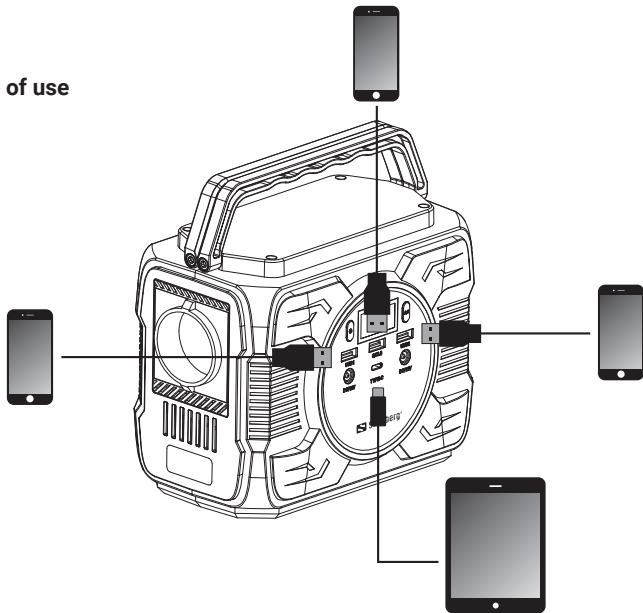

S Sandberg®
ACTIVE 

Power Station AC 200

Quick guide

420-83

www.sandberg.world

Overview

- 1. Power button
- 2. Digital Display Screen
- 3. AC Power button
- 4. USB 1 Output
- 5. DC 1 Output

- 6. USB QC3.0 Output
- 7. USB-C Input/Output
- 8. USB 2 Output
- 9. DC 2 Output
- 10. AC Output

Charge the powerbank

DC port (5521) Input:
5V-20V/2A (40W max)

USB-C PD Input

DC/PD Input

Solar Panel
Charger

Wall
Charger

**Charge mobile device
(USB 2 Output, USB QC3.0 Output and USB-C Output)**

Example of use

Charge equipment (AC Output)

Example of use

Press and hold power button for 5 seconds to turn on the device

Press and hold AC power button for 5 seconds to turn on the AC Output

Lamp

Press and hold power button for 5 seconds to turn on the device