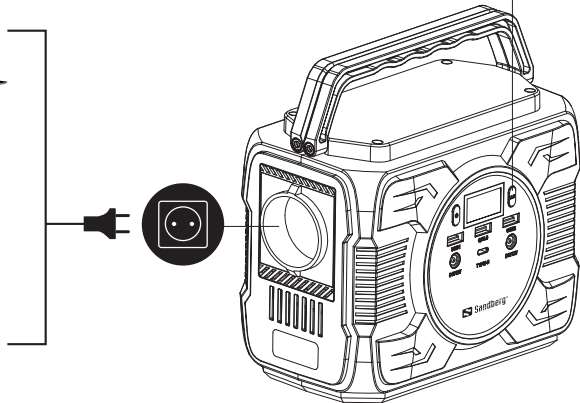

Charge equipment (AC Output)

Example of use

Press and hold power button for 5 seconds to turn on the device

Press and hold AC power button for 5 seconds to turn on the AC Output

Lamp

Press and hold power button for 5 seconds to turn on the device