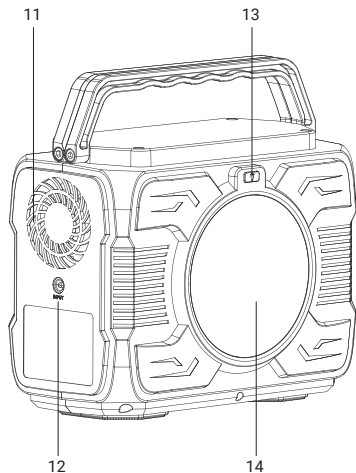

S Sandberg®
ACTIVE 

Power Station AC 200

Quick guide

420-83

www.sandberg.world

Overview

- 1. Power button
- 2. Digital Display Screen
- 3. AC Power button
- 4. USB 1 Output
- 5. DC 1 Output

- 6. USB QC3.0 Output
- 7. USB-C Input/Output
- 8. USB 2 Output
- 9. DC 2 Output
- 10. AC Output

- 11. Cooling fan
- 12. DC Input
- 13. LED light button
- 14. Lamp

Detailed specification

AC EU wall socket:
230V AC, 50 Hz (200W max)

USB-A 1
Output:
5V/2.1A

DC port (5521)
Output:
12V/10A (120W max)

USB QC3.0
Output:
QC 5V/3A, 9V/2A, 12V/1.5A (18W max)

USB-C PD
Input/Output:
5V/2.4A, 9V/3A, 12V/3A, 15V/3A, 20V/5A (100W max)

USB-A 2
Output:
5V/2.1A

DC port (5521)
Output:
12V/10A (120W max)

DC port (5521) Input:
5V-20V/2A (40W max)

Button function

Press and hold power button for 5 seconds to turn on/off the device

2 x DC port (5521) output: 12V/10A (120W max)

2 x USB-A output: 5V/2.1A

Product weight: 1860g

1 x USB-A output: QC 5V/3A, 9V/2A, 12V/1.5A (18W max)

1 x USB-C PD in/out: 5V/2.4A, 9V/3A, 12V/3A, 15V/3A,
20V/5A (100W max)