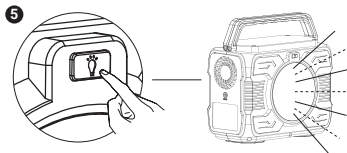

Press once more