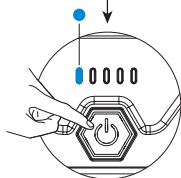

For information on handling electronic waste, see www.sandberg.world/weee

Product overview

1. USB 1 output
2. USB 2 output
3. USB-C input & output
4. DC 5525 output
5. Flashlight
6. Strap mount
7. 5 LED indicators
8. Power button
9. Wireless charging

Press once to check the capacity status

Then press twice to activate DC5525 output

Flash light procedure

1. Long press to turn on flashlight

2. Press once more for caution light

3. Press once more for SOS

4. Press once more for flashlight