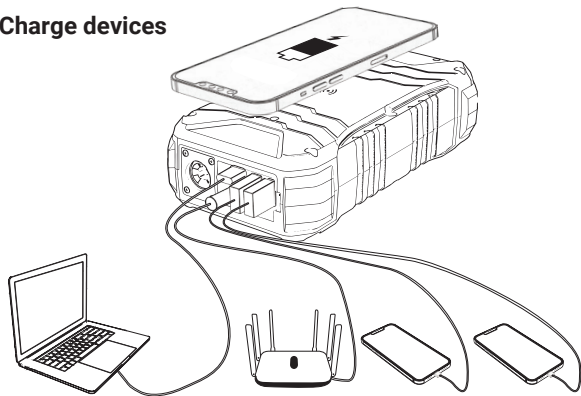

For information on handling electronic waste, see www.sandberg.world/weee

Product overview

1. USB 1 output
2. USB 2 output
3. USB-C input & output
4. DC 5525 output
5. Flashlight
6. Strap mount
7. 5 LED indicators
8. Power button
9. Wireless charging

Charge Powerbank

USB

USB-C

Option A

Option B

● Fast charging

Charge devices

Example of use

Press once to check the capacity status

Then press twice to activate DC5525 output

Flash light procedure

1. Long press to turn on flashlight

2. Press once more for caution light

3. Press once more for SOS

4. Press once more for flashlight