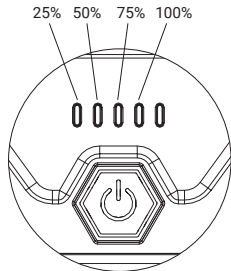

Charge Powerbank