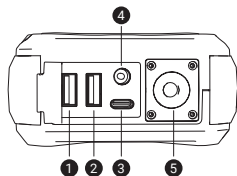

For information on handling electronic waste, see www.sandberg.world/weee

Product overview

1. USB 1 output
2. USB 2 output
3. USB-C input & output
4. DC 5525 output
5. Flashlight
6. Strap mount
7. 5 LED indicators
8. Power button
9. Wireless charging