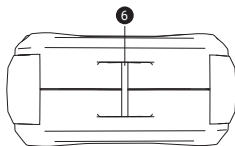

Product overview

1. USB 1 output
2. USB 2 output
3. USB-C input & output
4. DC 5525 output
5. Flashlight
6. Strap mount
7. 5 LED indicators
8. Power button
9. Wireless charging