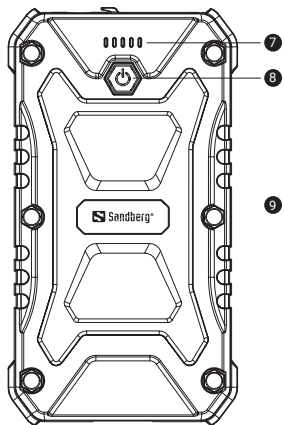

For information on handling electronic waste, see www.sandberg.world/weee

Product overview

1. USB 1 output
2. USB 2 output
3. USB-C input & output
4. DC 5525 output
5. Flashlight
6. Strap mount
7. 5 LED indicators
8. Power button
9. Wireless charging