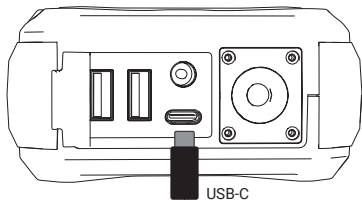

Charge Powerbank