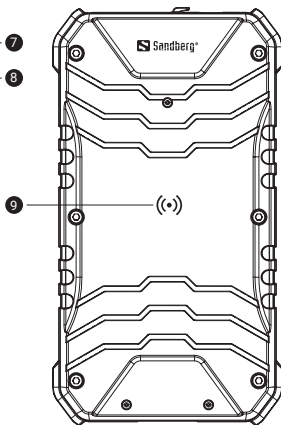

For information on handling electronic waste, see www.sandberg.world/weee

Product overview

1. USB 1 output
2. USB 2 output
3. USB-C input & output
4. DC 5525 output
5. Flashlight
6. Strap mount
7. 5 LED indicators
8. Power button
9. Wireless charging