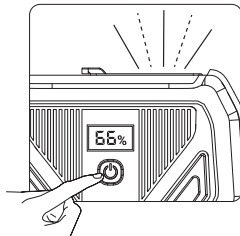

3. Press again for SOS