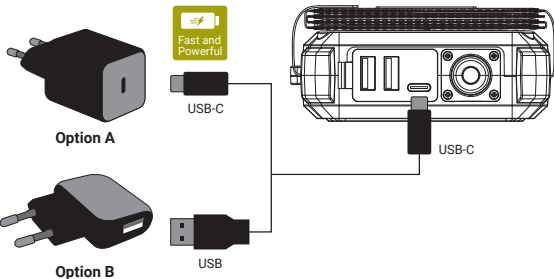

Charge Powerbank

Display blinking in last digit