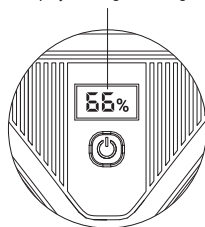

## Charge Powerbank

Display blinking in last digit

Battery mAh	Battery Watt-hours	Solar panel Watt	Charging time by sun	Charging time by USB 1A	Charging time by USB 2.4A	Charging time by USB C 18W
27000	99.9 Wh	8W	21 hours	28 hours	12 hours	8.2 hours