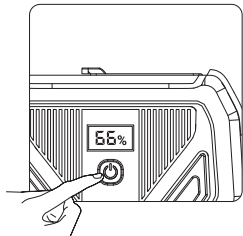

Flashlight procedure

1. Press to turn on powerbank