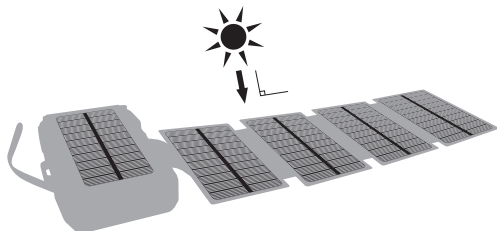

## Charge Powerbank

Display blinking in last digit

Battery mAh	Battery Watt-hours	Solar panel Watt	Charging time by sun	Charging time by USB 1A	Charging time by USB 2.4A	Charging time by USB C 18W
27000	99.9 Wh	8W	21 hours	28 hours	12 hours	8.2 hours