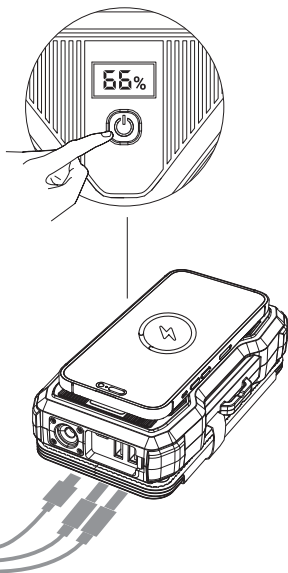

## Charge Powerbank

Display blinking in last digit

Battery mAh	Battery Watt-hours	Solar panel Watt	Charging time by sun	Charging time by USB 1A	Charging time by USB 2.4A	Charging time by USB C 18W
27000	99.9 Wh	8W	21 hours	28 hours	12 hours	8.2 hours

## Charge devices

Press to turn on powerbank. Press again to activate wireless charge. The percentage in the display shows the current available battery capacity.

**NOTE:** When the power bank charges multiple devices at the same time, the power output will become 5V/3A 15W max.