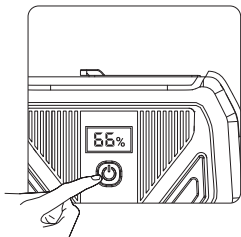

## Flashlight procedure

1. Press to turn on powerbank

2. Double press to turn on the flashlight

3. Press again for SOS

4. Press again for caution light

5. Press again to turn off the flashlight