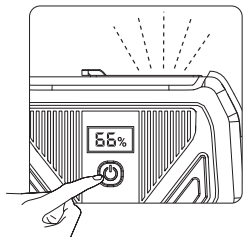

## Flashlight procedure

1. Press to turn on powerbank

2. Double press to turn on the flashlight

3. Press again for SOS

4. Press again for caution light

5. Press again to turn off the flashlight