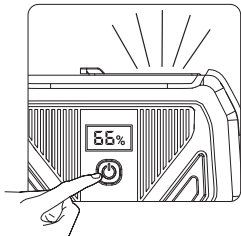

2. Double press to turn on the flashlight