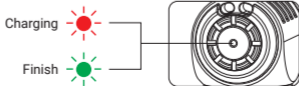

Overview

Before use:

Battery capacity

Charge Torch (by included USB-A to USB-C cable only)

USB-A AC charger

Light modes

L 0.5 Sec for ON

L 0.5 Sec for OFF