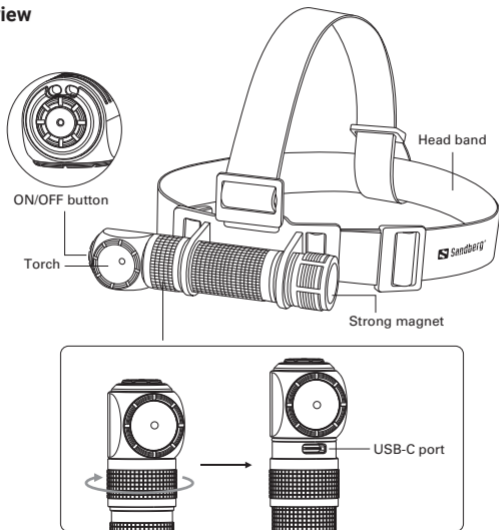

Overview

Before use:

Battery capacity

Charge Torch (by included USB-A to USB-C cable only)

USB-A AC charger

Light modes

L 0.5 Sec for ON

L 0.5 Sec for OFF