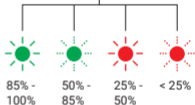

Overview

Before use:

Battery capacity

Charge Torch (by included USB-A to USB-C cable only)

USB-A AC charger

Light modes

L 0.5 Sec for ON

L 0.5 Sec for OFF